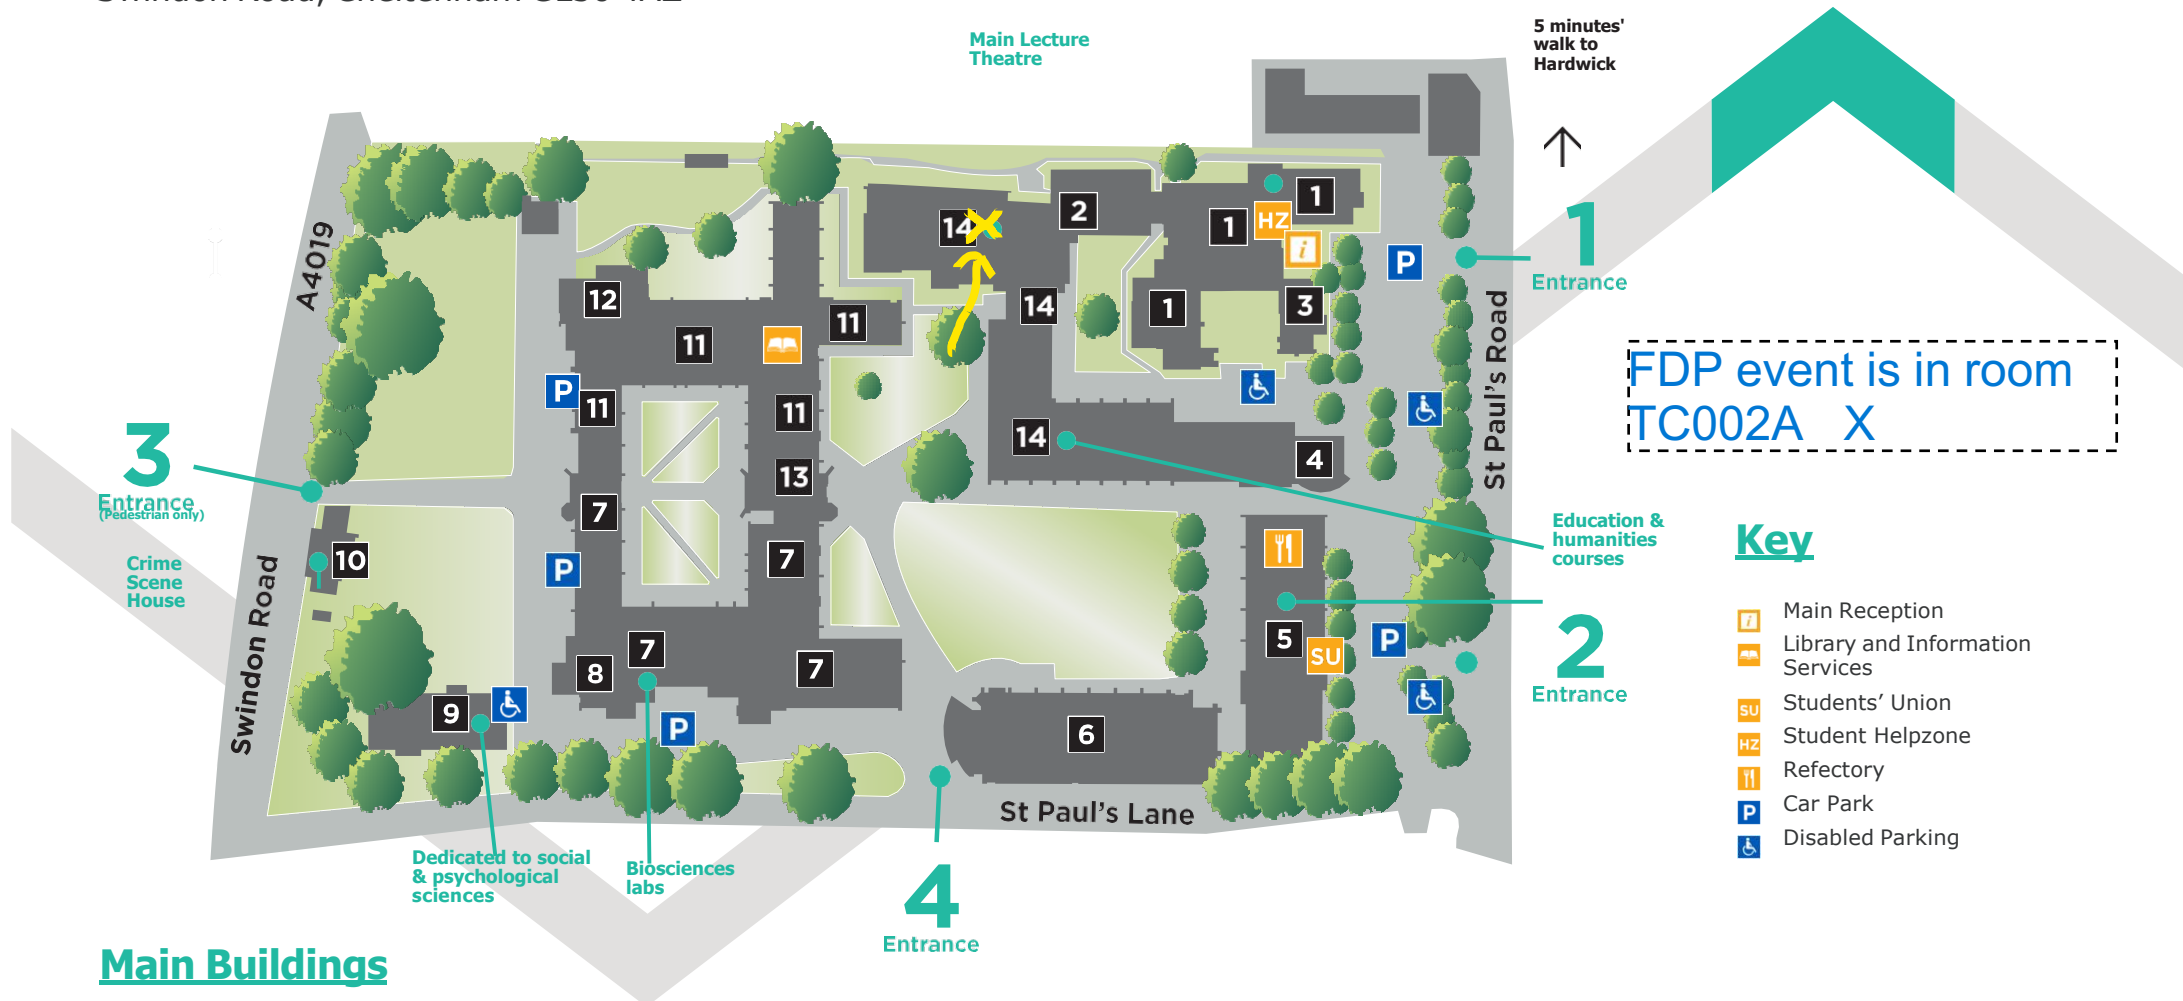

Francis Close Hall Campus

Please refer to the campus highlights for more info.
Swindon Road, Cheltenham GL50 4AZ

Art, illustration &
landscape architecture

Main Lecture
Theatre

5 minutes'
walk to
Hardwick

FDP event is in room
TC002A X

Key

- Main Reception
- Library and Information Services
- Students' Union
- Student Helpzone
- Refectory
- Car Park
- Disabled Parking

Main Buildings

- | | | |
|--|-------------------------------------|---------------------------|
| 1 Clegg Building (CL) | 5 Hospitality Centre (HC) | 10 Lodge (LO) |
| 2 Clegg Old Pottery (CL) | 6 Chapel (CH) | 11 Quad West (QW) |
| 3 Bodley Building (BO) | 7 Quad East (QU) | 12 Principal's House (PH) |
| 4 Hospitality Centre/Teaching Rooms (HC) | 8 Priory (QU) | 13 Quad Tower (QT) |
| | 9 Centre for Active Learning (CeAL) | 14 Teaching Centre (TC) |